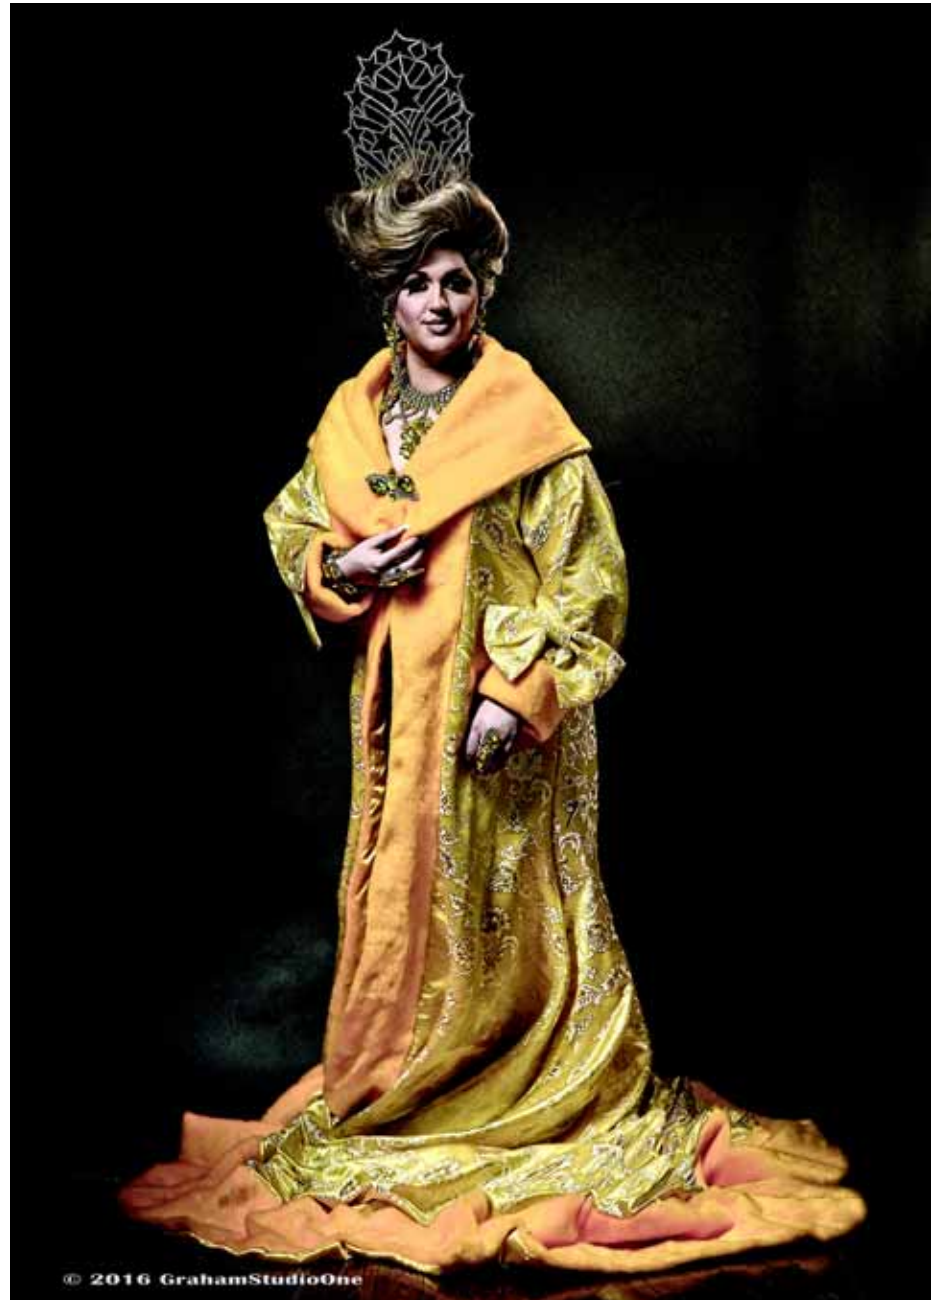

King Cake Queen XXII Aubrey Synclaire Welcomes All to Gay Mardi Gras with Official Proclamation

"Her Imperial Majesty sends greetings and announces with pleasure her invitation for all to gather from near and far and join in the many celebrations under the Rainbow Banner of the 67th Gay Mardi Gras leading up to the 29th Gay Mardi Gras Bead Toss February 9, 2pm, at the Ambush Palace, 828 Bourbon Street." - by Queen of the Opera: Act II Aubrey Synclaire

The official photographer of the King Cake Queens, Larry Graham, has produced three portraits this year reflecting the true meaning of Mardi Gras: PURPLE representing Justice, GREEN Faith, and GOLD Power.

The 22nd King Cake Queen of Gay Mardi Gras is the first in history to continue her reign into a second year returning as Queen of the Opera: Act II. Co-Captains of the Krewe of Queenateenas added this interesting twist to this short Carnival season due to private family obligations which require the co-captains to remain out of town for much of the season.

KCQ XXI: The Borghese Queen, Barbara Ella/2014, and

KCQ XXII: Queen of the Opera, Aubrey Synclaire/2015.

For additional information, visit www.GayMardiGras.com/KCQ.

Mystic Krewe of Satyricon's 14th Bal Masque